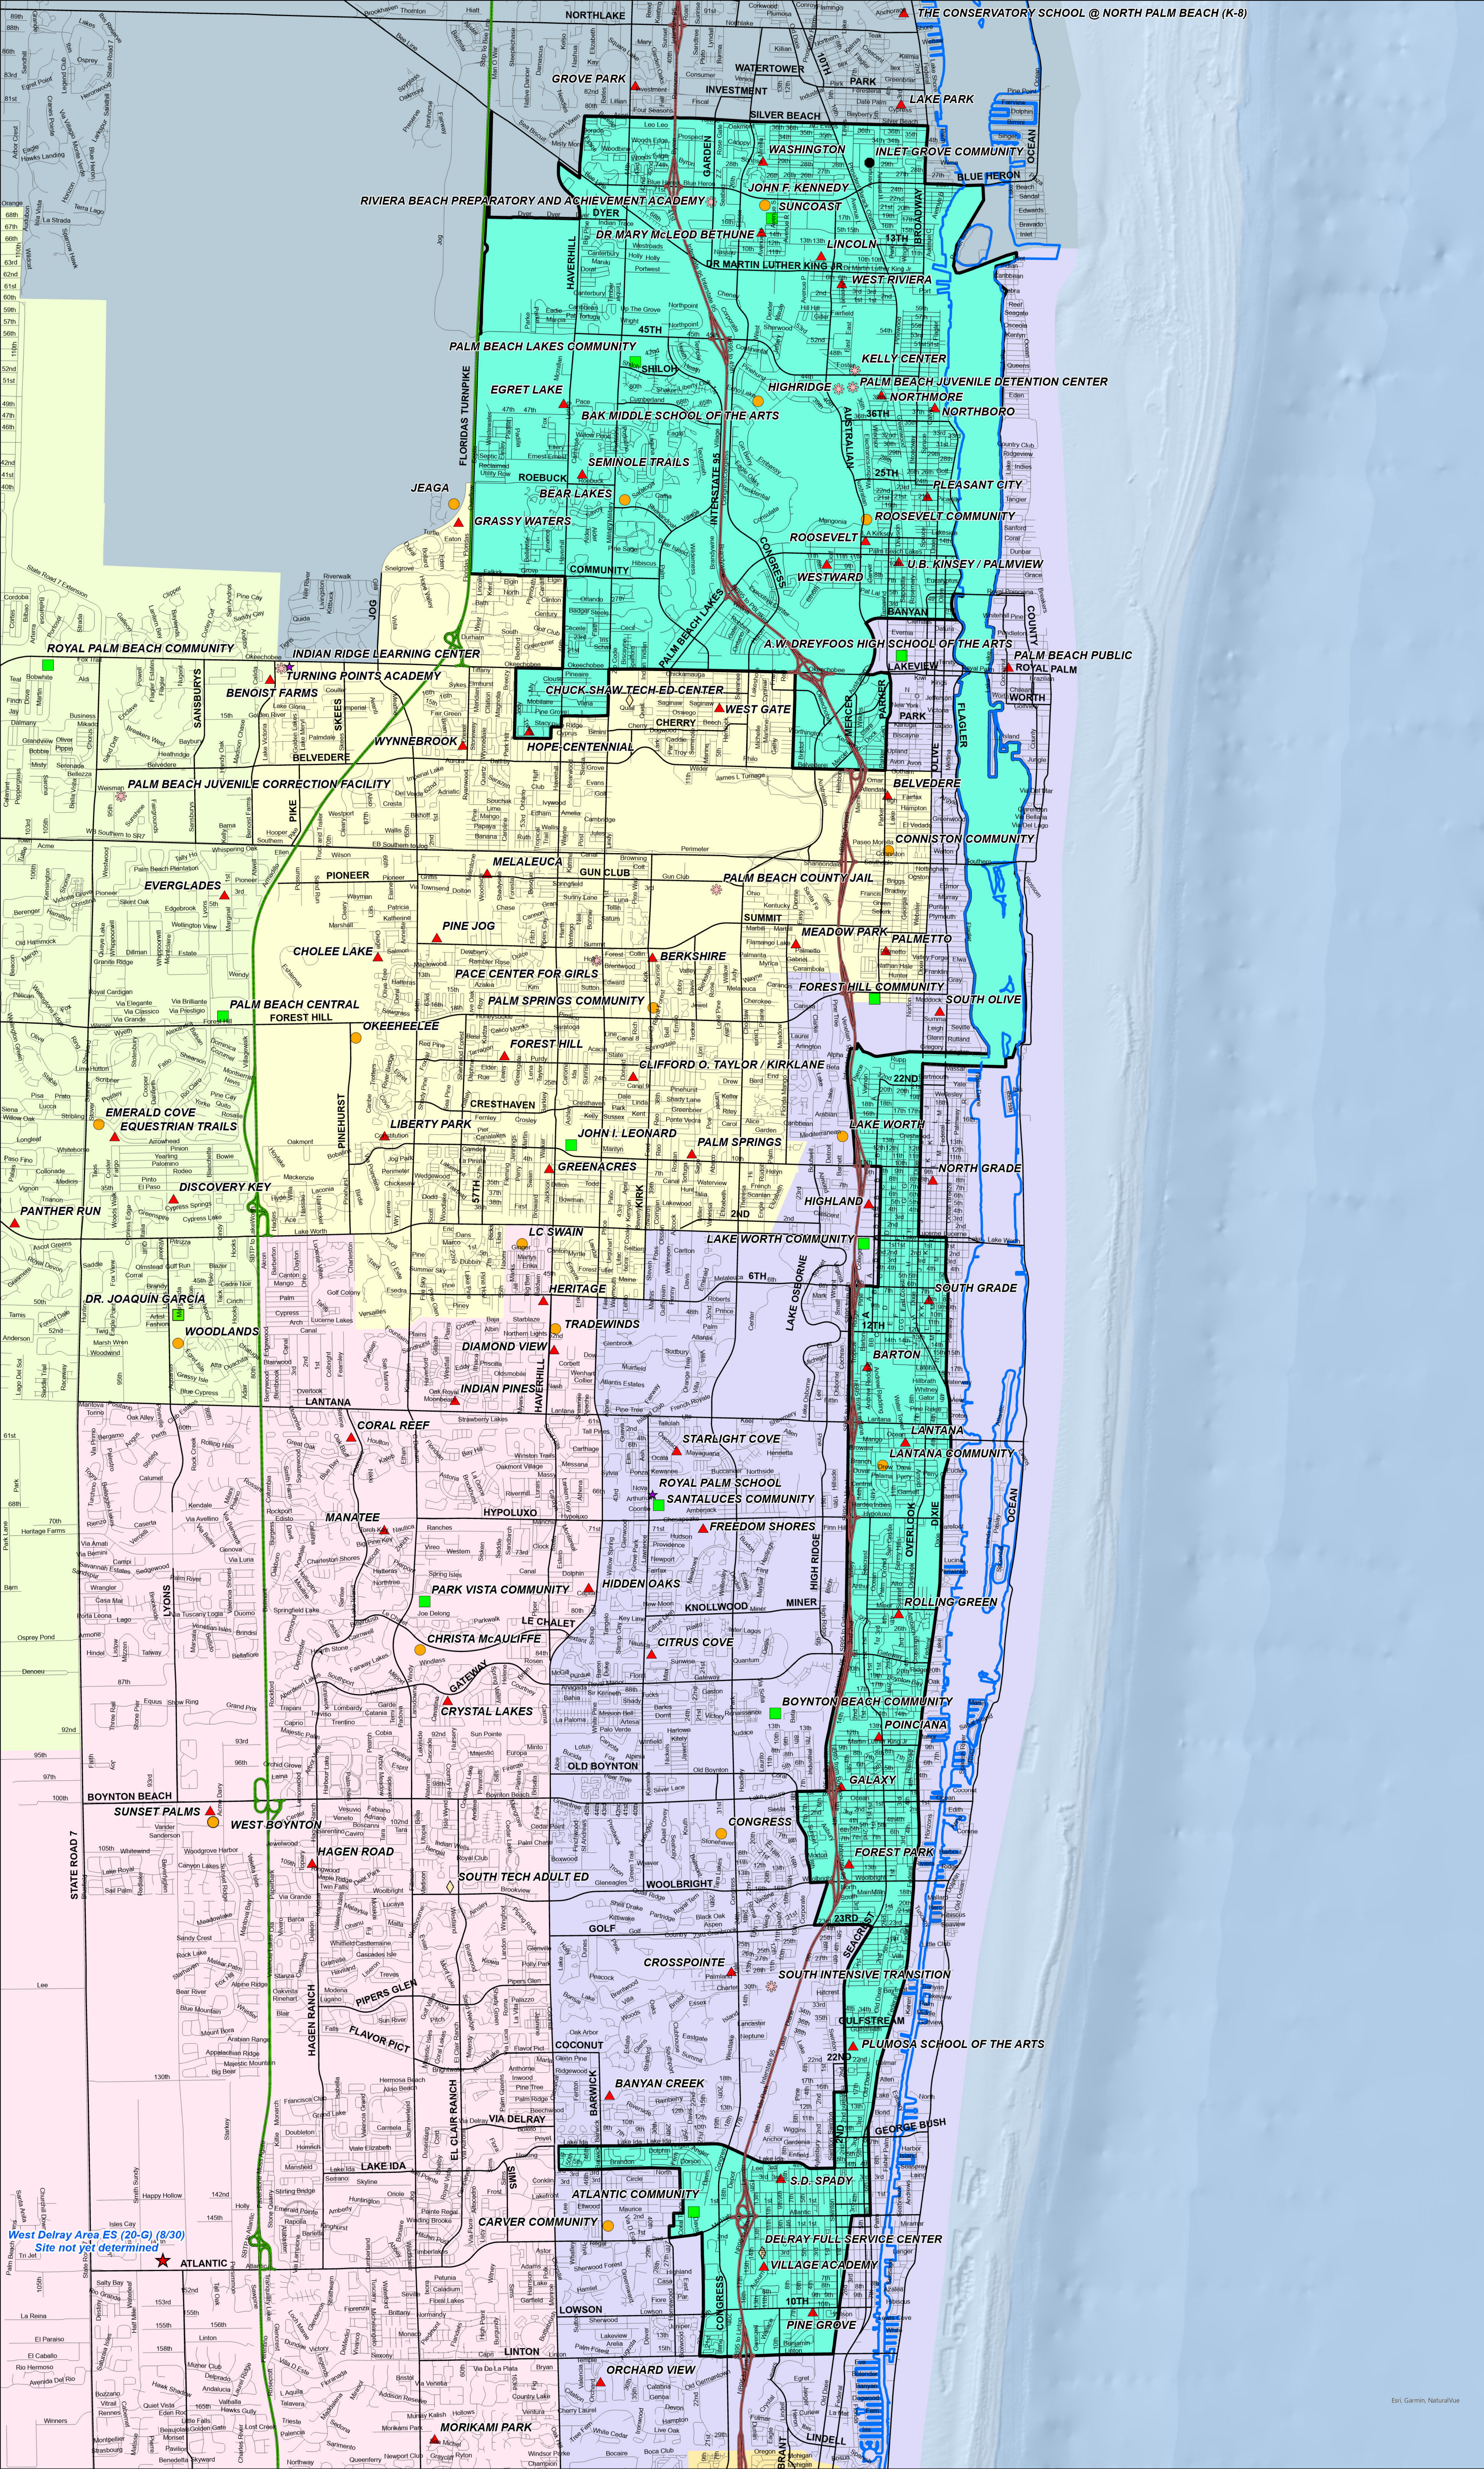

# District 7

(map updated 11/2024)

- Major Roads
- Secondary Roadways
- New Schools
  - Elementary
  - Middle
  - High
- Schools
  - Charter Conversion
  - Adult & Community
  - Alternative
  - ESE
  - Elementary
  - Middle
  - High
- Intracoastal
- School Board District 7
- School Board Districts
  - District 1 - Matthew Jay Lane, Esq.
  - District 2 - Virginia Savietto
  - District 3 - Karen Brill
  - District 4 - Erica Whitfield
  - District 5 - Gloria Branch
  - District 6 - Marcia Andrews
  - District 7 - Edwin Ferguson, Esq.

12/10/2024 D. Goldstein  
G:\GIS\_Pro-Mapping Projects\Board Member Districts\SchoolBoardMemberDistrictMaps